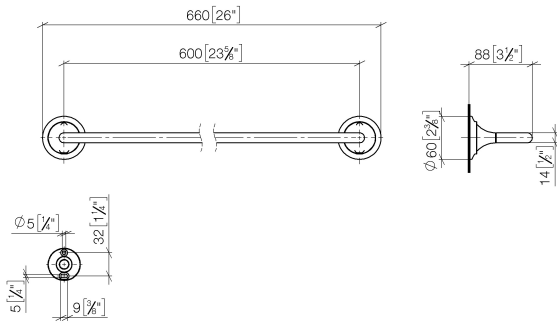

83 060 809

- gauge 600 mm
- width 660mm
- height 60 mm
- rosette Ø 60 mm
- 88mm projection

	Chrome	83 060 809-00
	Brushed Platinum	83 060 809-06
	Platinum	83 060 809-08
	Dark Chrome	83 060 809-19
	Brushed Durabronze (23kt Gold)	83 060 809-28
	Brushed Bronze	83 060 809-42
	Brushed Champagne (22kt Gold)	83 060 809-46
	Champagne (22kt Gold)	83 060 809-47
	Brushed Dark Platinum	83 060 809-99

83 060 809

mm [inches]

83 060 809

Parts for other finishes can be found here: Brushed Platinum

### Spare parts list

No.	Item Number	Name	Quantity used	Delivery time
1	05 30 31 025 00 90	fixing set	1	2
2	90 17 20 759 00 90	disc	2	2